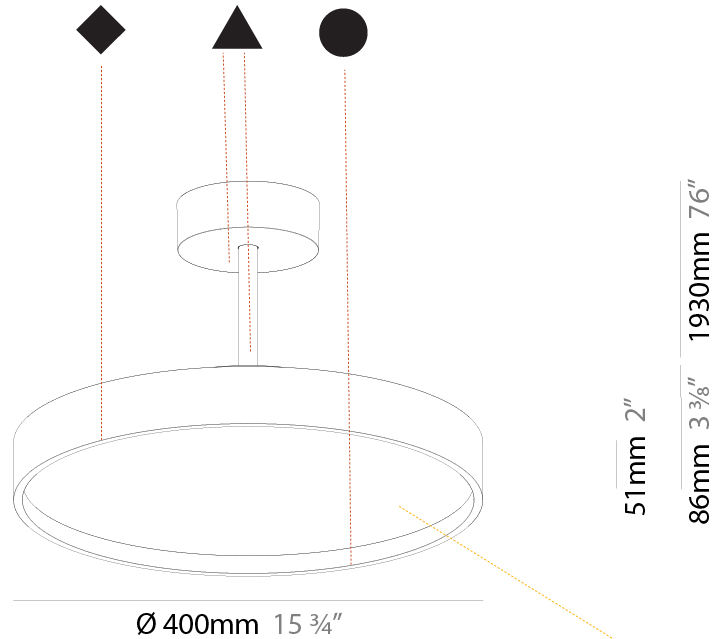

GENERAL

Series: Sign Diva Tube
Subseries: Sign Diva Tube Korona
Brand: Prolicht
Division: Architectural
Mounting Type: Suspension
Mounting Location: Ceiling
Subcategory: Pendant

PHYSICAL

Shape: Round
Diameter (mm): 400
Diameter (in): 15 3/4
Height (mm): 86
Height (in): 3 3/8
Max. Overall Height (mm): 2016
Max. Overall Height (in): 79 3/8
Light Distribution: Direct
Weight (kg): 3.251
Weight (lbs): 7.167
Diffuser: PMMA - Opal / Micro-Prism / Sparkling Secret / Vintage Industrial
Fixture Finish: SSR / BKV / CWI / CRY / HAB / UFT / ITA / RUA / FTG / MYG / LOD / PUS / FRO / FUP / KIA / POP / BLS / SPG / MEY / GOH / GUM / CHC / COM / ABZ / JAG / OBR / MOS / ROR
Fixture Material: Extruded Aluminum / Steel

ELECTRICAL

Lamp Type: LED (Zhaga Standard)
Input Wattage (W): 17
Dimming: Tri-Mode (Non-Dimming and Phase Dimming (120Vac only) and 0-10V Dimming)
Driver Included: Yes
Driver Location: Integrated
Driver Type: Constant Current - Universal
Driver Class: Class 2
Input Voltage (V): 120 - 277
Constant Current (MA): 500

LED

Color Temperature (°K): 2700 / 3000 / 3500 / 4000
Max. Delivered Lumen (lm): 1807 / 1943 / 1951 / 1991
Nominal Lumen (lm): 2250 / 2420 / 2430 / 2480
CRI: >90 CRI
Lamp Life (hrs): 50000

OPTICAL

RATINGS AND CERTIFICATIONS

Certified By: Certified for North American Standards
IP rating: IP20