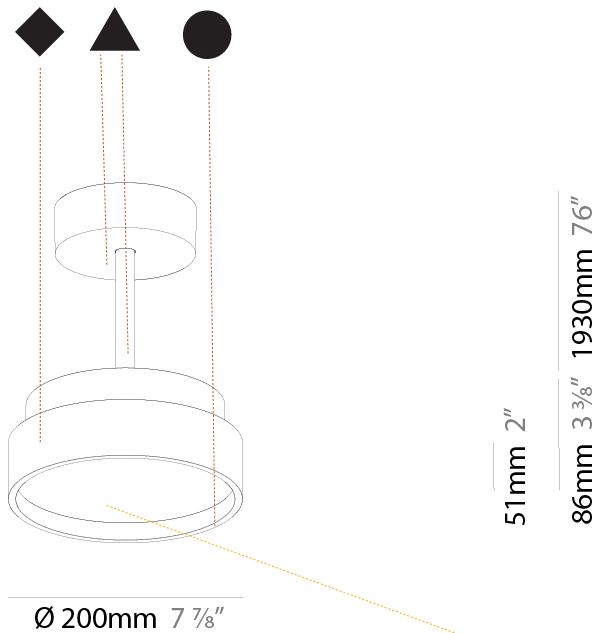

GENERAL

Series: Sign Diva Tube
Subseries: Sign Diva Tube Korona
Partner: Prolicht
Division: Architectural
Installation: Suspension
Product Type: Pendant
Mounting Location: Ceiling
Light Distribution: Direct

PHYSICAL

Shape: Round
Diameter (mm): 200
Diameter (in): 7 7/8
Height (mm): 86
Height (in): 3 3/8
Max. Overall Height (mm): 2016
Max. Overall Height (in): 79 3/8
Weight (kg): 1.789
Weight (lbs): 3.944
Diffuser: PMMA - Opal / Micro-Prism / Sparkling Secret / Vintage Industrial
Fixture Finish: SSR / BKV / CWI / CRY / HAB / UFT / ITA / RUA / FTG / MYG / LOD / PUS / FRO / FUP / KIA / POP / BLS / SPG / MEY / GOH / CHC / COM / ABZ / JAG / OBR / MOS / ROR
Fixture Material: PMMA / Extruded Aluminum / Steel

ELECTRICAL

Lamp Type: LED (Zhaga Standard)
Input Wattage (W): 10
Dimming: Tri-Mode (Non-Dimming and Phase Dimming (120Vac only) and 0-10V Dimming)
Driver Included: Yes
Driver Location: Integrated
Driver Type: Constant Current - Universal
Driver Class: Class 2
Input Voltage (V): 120 - 277
Constant Current (MA): 350

LED

Color Temperature (°K): 2700 / 3000 / 3500 / 4000
Max. Delivered Lumen (lm): 836 / 895 / 903 / 921
Nominal Lumen (lm): 1280 / 1370 / 1382 / 1410
CRI: >90 CRI
Lamp Life (hrs): 50000

OPTICAL

RATINGS AND CERTIFICATIONS

Certified By: Certified for North American Standards
IP rating: IP20