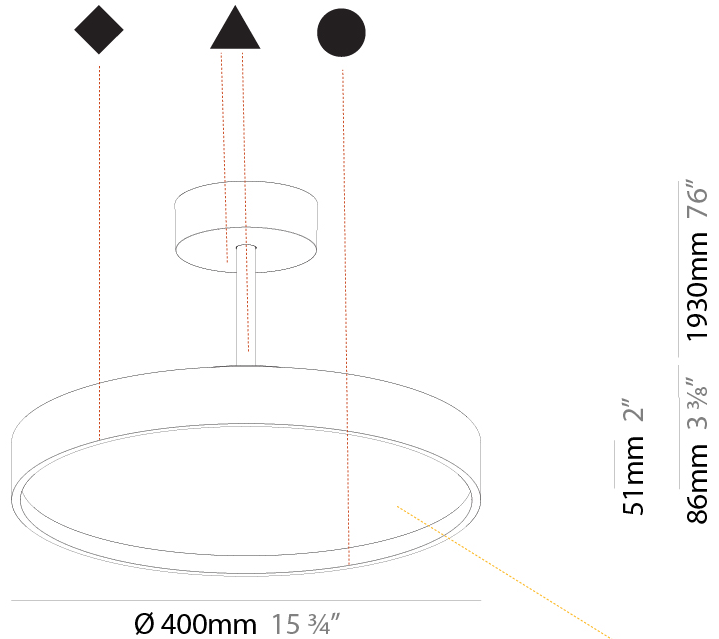

GENERAL

Series: Sign Diva Tube
Subseries: Sign Diva Tube Korona
Partner: Prolicht
Division: Architectural
Installation: Suspension
Product Type: Pendant
Mounting Location: Ceiling
Light Distribution: Direct

PHYSICAL

Shape: Round
Diameter (mm): 400
Diameter (in): 15 3/4
Height (mm): 86
Height (in): 3 3/8
Max. Overall Height (mm): 2016
Max. Overall Height (in): 79 3/8
Weight (kg): 3.251
Weight (lbs): 7.167

Diffuser: PMMA - Opal / Micro-Prism / Sparkling Secret / Vintage Industrial
Fixture Finish: SSR / BKV / CWI / CRY / HAB / UFT / ITA / RUA / FTG / MYG / LOD / PUS / FRO / FUP / KIA / POP / BLS / SPG / MEY / GOH / CHC / COM / ABZ / JAG / OBR / MOS / ROR
Fixture Material: PMMA / Extruded Aluminum / Steel

ELECTRICAL

Lamp Type: LED (Zhaga Standard)
Input Wattage (W): 17
Dimming: Tri-Mode (Non-Dimming and Phase Dimming (120Vac only) and 0-10V Dimming)
Driver Included: Yes
Driver Location: Integrated
Driver Type: Constant Current - Universal
Driver Class: Class 2
Input Voltage (V): 120 - 277
Constant Current (MA): 500

LED

Color Temperature (°K): 2700 / 3000 / 3500 / 4000
Max. Delivered Lumen (lm): 1807 / 1943 / 1951 / 1991
Nominal Lumen (lm): 2250 / 2420 / 2430 / 2480
CRI: >90 CRI
Lamp Life (hrs): 50000

OPTICAL

RATINGS AND CERTIFICATIONS

Certified By: Certified for North American Standards
IP rating: IP20